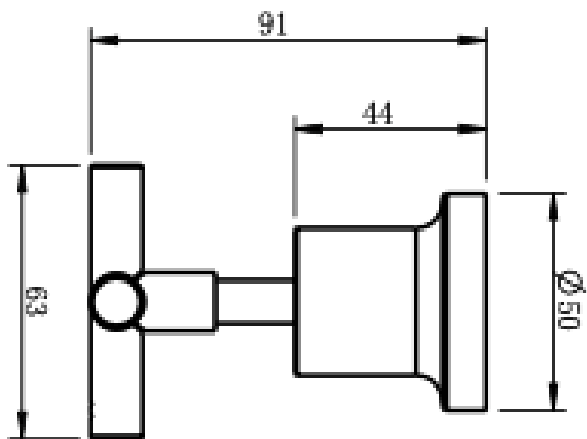

Tre Cross Handle Wall Top Assemblies

Brushed Brass

Product Specifications

Code	TRE-06-CRS-BB
Barcode	9339897019361
Material	Low Lead Brass

Finish	Brushed Brass
Spindle	1/4 Turn Ceramic Disc

Experience, *the difference.*